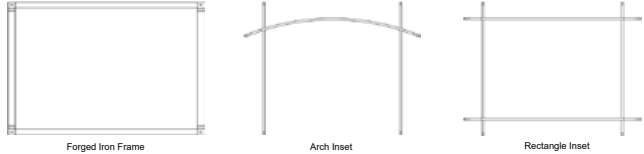

CONVERSION KITS

Conversion Kit, IPI, NG To LP	36884	$109
Conversion Kit, IPI, LP To NG	36885	$109

Forged Iron Frame

Arch Inset

Rectangle Inset

FORGED IRON FRONTS AND INSETS

Forged Iron Frame, Black	DFF40BL	$1,295
Forged Iron Inset, Arch, Black	DFF40RBL	$425
Forged Iron Inset, Rectangle, Black	DFF40CBL	$405
Forged Iron Frame, Distressed Pewter	DFF40FPD	$1,515
Forged Iron Inset, Arch, Distressed Pewter	DFF40RPD	$539
Forged Iron Inset, Rectangle, Distressed Pewter	DFF40CPD	$519
Forged Iron Frame, Oil-Rubbed Bronze	DFF40BZT	$1,515
Forged Iron Inset, Arch, Oil-Rubbed Bronze	DFF40RBZT	$539
Forged Iron Inset, Rectangle, Oil-Rubbed Bronze	DFF40FBZT	$519