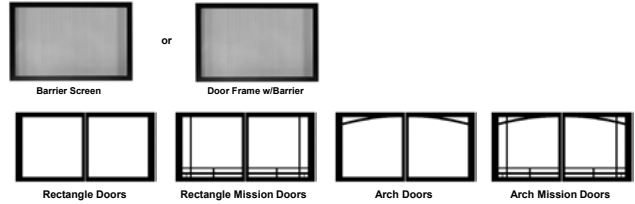

FRONTS (REQUIRES A FIREPLACE BARRIER)

Select a Barrier or a Door Frame and Doors

FIREPLACE BARRIER		
Barrier, Black	DVFQ36TBL	\$325
Door Frame with Barrier, Black, Rectangle	DVWQ3BL	\$345

DOOR SET (REQ DOOR FRAME WITH BARRIER)		
Door Set, Black, Rectangle	DVDB36CBL	\$609