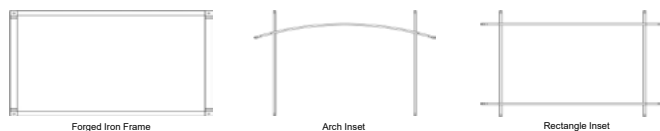

Beveled Frame

BEVELED FRAMES		
Beveled Frame, 1.5-in., Textured Black	DF302BLX	\$1,169
Beveled Frame, 1.5-in., Brushed Nickel	DF302BNB	\$1,209
Beveled Frame, 1.5-in., Oil-Rubbed Bronze	DF302BZT	\$1,209