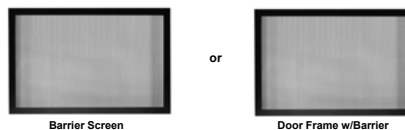

TAHOE Premium 48

Tempered Glass: 22 x 42 1/2
Top or Rear Venting: 5 x 8 (Refer to manual for venting requirements)
Framing 37 3/4 H x 49 3/8 W x 19 7/8 D (see manual before framing)

MILLIVOLT CONTROL WITH ON/OFF SWITCH			
DV Fireplace - Millivolt, NG	DVP48FP30N		$2,749
DV Fireplace - Millivolt, LP	DVP48FP30P		$2,749
DV Fireplace - Millivolt, Blower, NG	DVP48FP31N		$3,079
DV Fireplace - Millivolt, Blower, LP	DVP48FP31P		$3,079

INTERMITTENT PILOT CONTROL WITH ON/OFF SWITCH			
DV Fireplace - IPI, NG	DVP48FP70N		$3,139
DV Fireplace - IPI, LP	DVP48FP70P		$3,139
DV Fireplace - IPI, Blower, NG	DVP48FP71N		$3,469
DV Fireplace - IPI, Blower, LP	DVP48FP71P		$3,469

MULTI-FUNCTION CONTROL (INCLUDES VARIABLE REMOTE TO CONTROL FLAME AND BLOWER)			
DV Fireplace - Multi-Function, Blower, NG	DVP48FP91N		$3,839
DV Fireplace - Multi-Function, Blower, LP	DVP48FP91P		$3,839

CONVERSION KITS			
Conversion Kit, NG To LP	18822		$79
Conversion Kit, LP To NG	18825		$79
Conversion Kit, NG To LP	17153		$89
Conversion Kit, LP To NG	17195		$89
Conversion Kit, NG To LP	35445		$109
Conversion Kit, LP To NG	35464		$109

ACCESSORIES			
DV Vent Pipe Reducer, 5 x 8 to 4 x 6 5/8 (attach to top of fireplace only)	SD58DVAX46		$144
Blower, Auto	FBB4		$349
Flex Gas Line, 24-in. Stainless Steel	GF24		$45
Platinum Embers	PE20		$35
Ember Kit	EK1		$99

LINERS			
Liner, Aged Brick	DVP4DA		$349
Liner, Herringbone Brick	DVP4DH		$329
Liner, Black Porcelain	DVP48KR		$519

FRONTS (REQUIRES A FIREPLACE BARRIER)

Select a Barrier or a Door Frame and D

FIREPLACE BARRIER		
Barrier, Black	DVFB48TBL	$295
Door Frame with Barrier, Black	DWWB4BL	$325

DOOR SET (REQ DOOR FRAME WITH BARRIER)		
Door Set, Black, Rectangle	DVDB48CBL	$669

OUTER FRAME AND BOTTOM TRIM		
Steel Frame, Black	DVF4BL	$145
Steel Frame, Hammered Pewter	DVF4HP	$149
Trim Kit, Bottom, Hammered Pewter	FBS4HP	$75

LOUVERS		
Louvers, Black, Arch	DVG4ABL	$435

CONTROL OPTIONS		
Remote, Battery Receiver/Remote, On/Off	FRBC	$225
Remote, Battery Receiver/Remote, Thermostat	FRBTC2	$275
Remote, Electric Receiver/Battery Remote, On/Off	FREC	$215
Remote, Battery Receiver/Remote, TouchScreen, Programmable	FRBTPS	$355
Wall Switch, On/Off	FWS1	$36
Wall Thermostat, Reed Switch	TMV	$49
Wall Thermostat, Wireless	TRW	$269
Remote, Var Flame Kit, NG	RVKN	$379
Remote, Var Flame Kit, LP	RVKP	$379