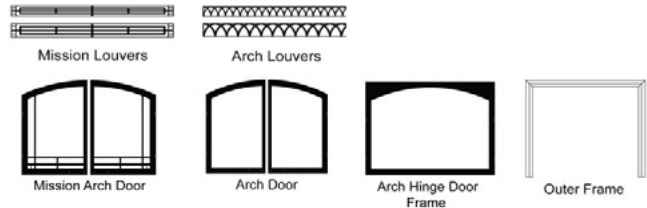

BRECKENRIDGE	BOULEVARD	VAIL	INNSBROOK LOFT	SPIRIT STOVE	HEARTHRITE	VENT-FREE	ACCESSORIES
VFD VFP VFS	VFS VFL	VFP VFD VFPA VFP	VFLC VFPC VBPC	VFD	HRSQ HLS	LOG SETS AND BURNERS	MISC

BRECKENRIDGE Firebox Deluxe 32

Opening - 24 1/4 H 31 W x 14 1/8 D

Framing - 33 3/4 H x 35 1/2 W x 16 1/4 D

Available Liners – See brochure for liner style colors

VENT-FREE FIREBOX DELUXE 32

VF Deluxe Firebox - Circulating, Flush Front	VFD32FB0F	$679
VF Deluxe Firebox - Circulating, Louver	VFD32FB0L	$679
VF Deluxe Firebox - Circulating, Flush Front, Refractory Liner	VFD32FB2MF	$835
VF Deluxe Firebox - Circulating, Louver, Refractory Liner	VFD32FB2ML	$835

LINERS

Liner, Aged Brick	VBP32SA	$299
Liner, Banded Brick	VBP32SE	$299
Liner, Traditional Brick	VBP32SF	$309
Liner, Stacked Limestone	VBP32SG	$359
Liner, Black Porcelain	VBP32SKR	$405

ACCESSORIES

Ember Kit	EK1	$99
Blower, Auto, 1-spd	FBB5	$275
Speed Cont, Var, FBB5	SCV1	$55
Fresh Air Kit	VFA2	$105

EXTENDED HOOD

REQUIRED FOR THICK SURROUNDING MATERIALS - SUCH AS STONE OR BRICK

Hood, Extended, Black	VB4H32BL	$119

DOOR SET - REQUIRES VFY32SBL DOOR FRAME WITH BARRIER

Door Set, 32S, Black, Arch	VFR32SCBL	$815
Door Set, 32S, Hammered Pewter, Arch	VFR32SCHP	$815
Door Set, 32S, Black, Mission Arch	VFR32SMBL	$815
Door Set, 32S, Hammered Pewter, Mission Arch	VFR32SMHP	$815
Door Frame, Black, Arch	VBY42SBL	$295

LOUVERS (FOR LOUVERED FIREBOXES ONLY)

Louvers, Black, Arch	DVG1ABL	$369
Louvers, Hammered Pewter, Arch	DVG1AHP	$369
Louvers, Black, Mission	DVG1MBL	$369
Louvers, Hammered Pewter, Mission	DVG1MHP	$369

OUTER FRAME, STEEL FOR FLUSH OR LOUVERED BOXES EASY INSTALL DESIGN

Steel Frame, EZ Attach, Black	VBS32SBL	$179
Steel Frame, EZ Attach, Hammered Pewter	VBS32SHP	$179
Trim Kit, Bottom, Hammered Pewter	FBS1HP	$65

CABINET MANTELS AND CORNER CABINET MANTELS WITH BASES

THESE MANTELS FIT THE FIREPLACES ON THIS PAGE. CABINET MANTELS REQUIRE 3-PIECE FRAME. ALSO SEE PROFILE MANTELS AND MANTEL SHELVES.

Cherry	EMBF1SC	$1,599
Dark Oak	EMBF1SDO	$1,599
Oak	EMBF1SO	$1,599
Unfinished Hardwood	EMBF1SUH	$1,329
White	EMBF1SW	$1,599
Cherry, Corner	EMBC1SC	$1,539
Dark Oak, Corner	EMBC1SDO	$1,539
Oak, Corner	EMBC1SO	$1,539
Unfinished Hardwood, Corner	EMBC1SUH	$1,279
White, Corner	EMBC1SW	$1,539