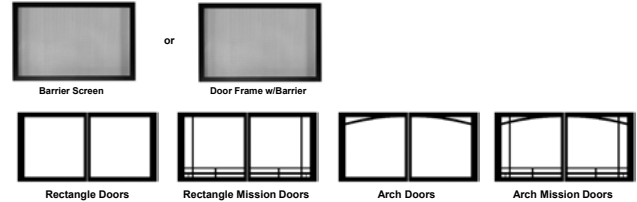

FRONTS (REQUIRES A FIREPLACE BARRIER)

Select a Barrier or a Door Frame and Doors

FIREPLACE BARRIER		
Barrier, Black	DVFB42TBL	$249
Door Frame with Barrier, Black	DVWB3BL	$265

DOOR SET (REQ DOOR FRAME WITH BARRIER)		
Door Set, Black, Rectangle	DVDB3CBL	$549

OUTER FRAME AND BOTTOM TRIM		
Steel Frame, Black	DVF36BL	$145
Steel Frame, Hammered Pewter	DVF3HP	$145
Trim Kit, Bottom, Hammered Pewter	FBS3HP	$69

LOUVERS		
Louvers, Black, Mission	DVG3MBL	$429
Louvers, Hammered Pewter, Mission	DVG3MHP	$429
Louvers, Black, Arch	DVG3ABL	$429
Louvers, Hammered Pewter, Arch	DVG3AHP	$429

CONTROL OPTIONS		
Remote, Battery Receiver/Remote, On/Off	FRBC	$225
Remote, Battery Receiver/Remote, Thermostat	FRBTC2	$275
Remote, Electric Receiver/Battery Remote, On/Off	FREC	$215
Remote, Battery Receiver/Remote, TouchScreen, Programmable	FRBTPS	$355
Wall Switch, On/Off	FWS1	$36
Wall Thermostat, Reed Switch	TMV	$49
Wall Thermostat, Wireless	TRW	$269

VARIABLE REMOTE FOR IP (INCL STEPPER MOTOR, THERMOSTAT REMOTE, AND WIRING)		
Remote, Var Flame Kit, NG	RVKN	$379
Remote, Var Flame Kit, LP	RVKP	$379

Prices effective March 1 2026