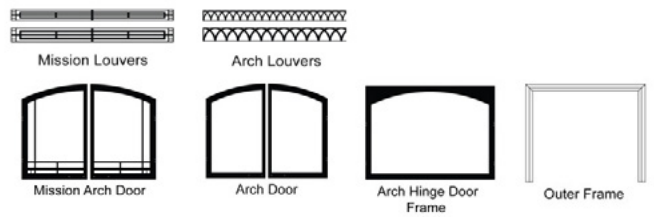

VENT FREE FIREPLACES

BRECKENRIDGE VFD VFP VFS	BOULEVARD VFS VFL	VAIL VFP VFD VFPA VFP	INNSBROOK LOFT VFLC VFPC VBPC	SPIRIT STOVE VFD	HEARTHRITE HRSQ HLS	VENT-FREE LOG SETS AND BURNERS	ACCESSORIES MISC

BRECKENRIDGE Firebox Select 32

Opening - 31 5/8 H 31 W x 18 1/8 D

Framing - 38 7/8 H x 35 3/8 W x 23 3/8 D

Available Liners – See brochure for liner style colors

VENT-FREE FIREBOX SELECT 32

VF Select Firebox - Circulating, Flush Front	VFS32FB0F	$929

LINERS

Liner, Herringbone Brick	VBP32T2H	$429
Liner, Stacked Limestone	VBP32T2G	$459
Liner, Banded Brick	VBP32T2E	$389

ACCESSORIES

Ember Kit	EK1	$99
Blower, Auto, 1-spd	FBB5	$275
Speed Cont, Var, FBB5	SCV1	$55
Fresh Air Kit	VFA2	$105
Lighting Kit, 120 V, Req switch or rheostat	LK3	$239

EXTENDED HOOD

REQUIRED FOR THICK SURROUNDING MATERIALS - SUCH AS STONE OR BRICK

Hood, Extended, Black	VB4H32BL	$119

DOOR SET - REQUIRES VBY32GBL DOOR FRAME WITH BARRIER

Door Set, Black, Arch	VBR32GCBL	$889
Door Set, Hammered Pewter, Arch	VBR32GCHP	$899
Door Set, Black, Mission Arch	VBR32GMBL	$889
Door Set, Hammered Pewter, Mission Arch	VBR32GMHP	$899
Door Frame, Black, Arch	VBY32GBL	$295
Steel Frame, EZ Attach, Black	VBS32TBL	$179