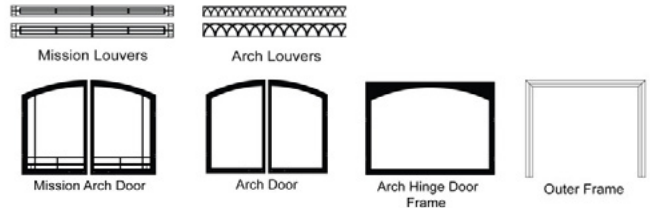

VAIL Premium 36"

Opening - 24 1/4" H x 36" W

Framing - 35 3/4" H x 40 1/2" W x 18 3/4" D

MILLIVOLT WITH ON/OFF SWITCH

VF Premium Fireplace - Millivolt, NG	VFPA36BP30LN	$2,059
VF Premium Fireplace - Millivolt, LP	VFPA36BP30LP	$2,059
VF Premium Fireplace - Millivolt, Blower, NG	VFPA36BP31LN	$2,319
VF Premium Fireplace - Millivolt, Blower, LP	VFPA36BP31LP	$2,319

INTERMITTENT PILOT WITH ON/OFF SWITCH

INCLUDES AC POWER ADAPTER (120VAC) WITH BATTERY BACKUP (SWITCHES TO BATTERY DURING POWER OUTAGE)

VF Premium Fireplace - IPI, NG	VFPA36BP70LN	$2,269
VF Premium Fireplace - IPI, LP	VFPA36BP70LP	$2,269
VF Premium Fireplace - IPI, Blower, NG	VFPA36BP71LN	$2,539
VF Premium Fireplace - IPI, Blower, LP	VFPA36BP71LP	$2,539

LOG SETS - REQUIRED

Log Set, 5-pc., 30-in., Ceramic Fiber	LS30EF	$359
Log Set, 6-pc., 30-in., Refractory	LS30RS	$279

LINERS

Liner, Aged Brick	VBP36SA	$309
Liner, Banded Brick	VBP36SE	$319
Liner, Traditional Brick	VBP36SF	$329
Liner, Stacked Limestone	VBP36SG	$399
Liner, Black Porcelain	VBP36SKR	$439

ACCESSORIES

Ember Kit	EK1	$99
Blower, Auto, 1-spd	FBB5	$275
Flex Gas Line, 24-in. Stainless Steel	GF24	$45
Platinum Embers	PE20	$35
Hood, Extended, Black	VB4H36BL	$129

LOUVERS

Louvers, Black, Arch	FBG36ABL	$399
Louvers, Hammered Pewter, Arch	FBG36AHP	$399
Louvers, Black, Mission	FBG36MBL	$399
Louvers, Hammered Pewter, Mission	FBG36MHP	$399

DOORS - REQUIRE VFY36SBL ARCH HINGE DOOR FRAME

Door Set, 36S, Black, Arch	VFR36SCBL	$835
Door Set, 36S, Hammered Pewter, Arch	VFR36SCHP	$835
Door Set, 36S, Black, Mission Arch	VFR36SMBL	$835
Door Set, 36S, Hammered Pewter, Mission Arch	VFR36SMHP	$835
Door Frame, Black, Arch	VFY36SBL	$295

OUTER FRAME

Steel Frame, EZ Attach, Black	VBS36SBL	$195
Steel Frame, EZ Attach, Hammered Pewter	VBS36SHP	$195
Trim Kit, Bottom, Hammered Pewter	FBS36HP	$65

CONTROL OPTIONS

Remote, Battery Receiver/Remote, On/Off	FRBC	$225
Remote, Battery Receiver/Remote, Thermostat	FRBTC2	$275
Remote, Electric Receiver/Battery Remote, On/Off	FREC	$215
Remote, Battery Receiver/Remote, TouchScreen, Programmable	FRBTPS	$355
Wall Switch, On/Off	FWS1	$36
Wall Thermostat, Reed Switch	TMV	$49
Wall Thermostat, Wireless	TRW	$269

VARIABLE REMOTE FOR IP (INCL STEPPER MOTOR, THERMOSTAT REMOTE, AND WIRING)

Remote, Var Flame Kit, NG	RVKN	$379
Remote, Var Flame Kit, LP	RVKP	$379