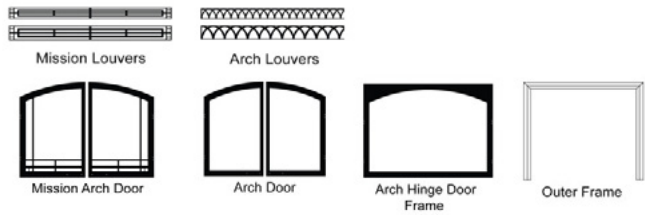

BRECKENRIDGE VFD VFP VFS	BOULEVARD VFS VFL	VAIL VFP VFD VFPA VFP	INNSBROOK LOFT VFLC VFPC VBPC	SPIRIT STOVE VFD	HEARTHRITE HRSQ HLS	VENT-FREE LOG SETS AND BURNERS	ACCESSORIES MISC

BRECKENRIDGE Firebox Select 42

Opening - 31 5/8 H 40 W x 17 1/4 D

Framing - 38 7/8 H x 44 3/8 W x 23 3/8 D

Available Liners – See brochure for liner style colors

VENT-FREE FIREBOX SELECT 42		
VF Select Firebox - Circulating, Flush Front	VFS42FB0F	$1,109

LINERS		
Liner, Banded Brick	VBP42T2E	$429
Liner, Herringbone Brick	VBP42T2H	$459
Liner, Stacked Limestone	VBP42T2G	$529

ACCESSORIES		
Ember Kit	EK1	$99
Blower, Auto, 1-spd	FBB5	$275
Speed Cont, Var, FBB5	SCV1	$55
Fresh Air Kit	VFA2	$105
Lighting Kit, 120 V, Req switch or rheostat	LK3	$239

EXTENDED HOOD		
REQUIRED FOR THICK SURROUNDING MATERIALS - SUCH AS STONE OR BRICK		
Hood, Extended, Black	VB4H42BL	$149

DOOR SET REQUIRES VBY42GBL DOOR FRAME WITH BARRIER		
Door Set, Black, Arch	VBR42GCBL	$995
Door Set, Hammered Pewter, Arch	VBR42GCHP	$1,009
Door Set, Black, Mission Arch	VBR42GMBL	$995
Door Set, Hammered Pewter, Mission Arch	VBR42GMHP	$1,009
Door Frame, Black, Arch	VBY42GBL	$345
Steel Frame, EZ Attach, Black	VBS42TBL	$195