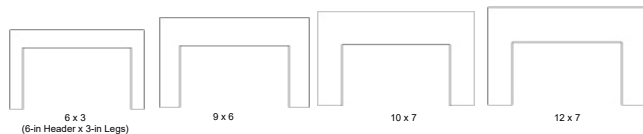

DV TRUFLAME INSERT		
DV Fireplace Insert, Multi-Function Remote, NG (Req Log Set and Liner)	DVCT30CBN95N	$4,265
DV Fireplace Insert, Multi-Function Remote, LP (Req Log Set and Liner)	DVCT30CBN95P	$4,265

LOG SETS (REQ)		
Log Set, Ceramic Fiber, Driftwood	LS30DINF	$499
Log Set, Ceramic Fiber, Traditional Charred	LS30TINF	$439

LINERS (REQ)		
Liner, Black Ceramic Glass with Matte Black Ceiling & Floor	DVP30CPKR	$559
Liner, Old World Stone	DVP30CPWS	$379
Liner, Rustic Brick	DVP30CPMB	$369
Liner, Whitewashed Herringbone Brick, Ceramic Fiber	DVP30CPWH	$379

CONVERSION KITS		
Conversion Kit, NG To LP	38289	$109
Conversion Kit, LP To NG	38290	$109

SURROUNDS AND SHROUD		
Surround, 3-Sided, 1-Pc., (6x3x1), Black (36 W x 24 H x 1 D)	DS30631BL	$309
Surround, 3-Sided, 1-Pc., (9x6x1), Black (40 W x 27 H x 1 D)	DS30961BL	$319
Surround, 3-Sided, 1-Pc., (10x7x1), Black (42 W x 29 H x 1 D)	DS301071BL	$335
Surround, 3-Sided, 1-Pc., (12x7.5x1), Black (44 W x 31 H x 1 D)	DS301271BL	$345
Surround, Flush 3-Sided, 1-Pc., (6x3), Black (36 W x 24 H)	DS3063BL	$335
Surround, Flush 3-Sided, 1-Pc., (10x7), Black (42 W x 29 H)	DS30107BL	$345
Custom Surround, 3-Sided, Black	CS3SIDED	$889
Custom Surround, 4-Sided, Black	CS4SIDED	$945
Shroud, Black (48-in W x 35 3/4-in H, plus 2-in Bottom panel. Opening 36-in x 23 3/4-in)	SH1BL	$229