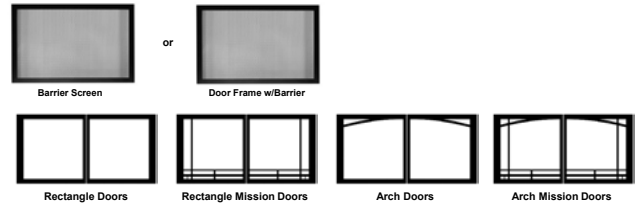

FRONTS (REQUIRES A FIREPLACE BARRIER)

Select a Barrier or a Door Frame and Doors

FIREPLACE BARRIER		
Barrier, Black	DVFB36TBL	$235
Door Frame with Barrier, Black	DVWB36BL	$249

DOOR SET (REQ DOOR FRAME WITH BARRIER)		
Door Set, Black, Rectangle	DVDB36CBL	$609

OUTER FRAME AND BOTTOM TRIM		
Steel Frame, Black	DVF36BL	$145
Steel Frame, Hammered Pewter	DVF36HP	$145
Trim Kit, Bottom, Hammered Pewter	FBS36HP	$65

LOUVERS		
Louvers, Black, Mission	FBG36MBL	$399
Louvers, Hammered Pewter, Mission	FBG36MHP	$399
Louvers, Black, Arch	FBG36ABL	$399
Louvers, Hammered Pewter, Arch	FBG36AHP	$399

CONTROL OPTIONS		
Remote, Battery Receiver/Remote, On/Off	FRBC	$225
Remote, Battery Receiver/Remote, Thermostat	FRBTC2	$275
Remote, Electric Receiver/Battery Remote, On/Off	FREC	$215
Remote, Battery Receiver/Remote, TouchScreen, Programmable	FRBTPS	$355
Wall Switch, On/Off	FWS1	$36
Wall Thermostat, Reed Switch	TMV	$49
Wall Thermostat, Wireless	TRW	$269

VARIABLE REMOTE FOR IP (INCL STEPPER MOTOR, THERMOSTAT REMOTE, AND WIRING)		
Remote, Var Flame Kit, NG	RVKN	$379
Remote, Var Flame Kit, LP	RVKP	$379

Prices effective March 1 2026