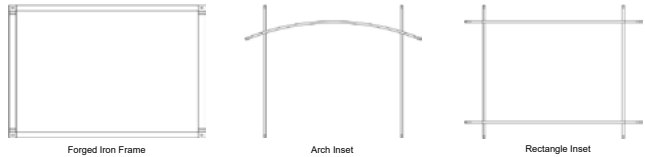

CONVERSION KITS

Conversion Kit, IPI, NG To LP	37506	$109
Conversion Kit, IPI, LP To NG	37507	$109

FORGED IRON FRONTS AND INSETS

Forged Iron Frame, Black	DFF36BL	$1,035
Forged Iron Inset, Arch, Black	DFF36RBL	$405
Forged Iron Inset, Rectangle, Black	DFF36CBL	$385
Forged Iron Frame, Distressed Pewter	DFF36FPD	$1,389
Forged Iron Inset, Arch, Distressed Pewter	DFF36RPD	$529
Forged Iron Inset, Rectangle, Distressed Pewter	DFF36CPD	$509
Forged Iron Frame, Oil-Rubbed Bronze	DFF36BZT	$1,389
Forged Iron Inset, Arch, Oil-Rubbed Bronze	DFF36RBZT	$529
Forged Iron Inset, Rectangle, Oil-Rubbed Bronze	DFF36FBZT	$509